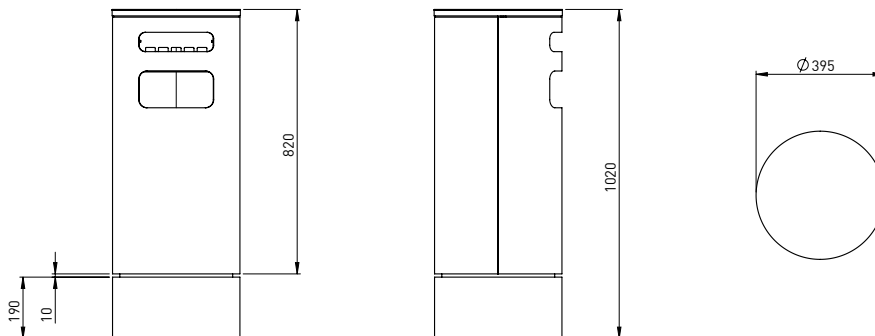

BULI waste receptacle 60l with ashtray on base

blu

CHF 1357.-

BULI waste receptacle with ashtray on base

- Diameter \varnothing : 395 mm
- Height: 820 mm
- Total height: 1020 mm
- Weight: approx. 60 kg
- 3-sided lock 7 mm