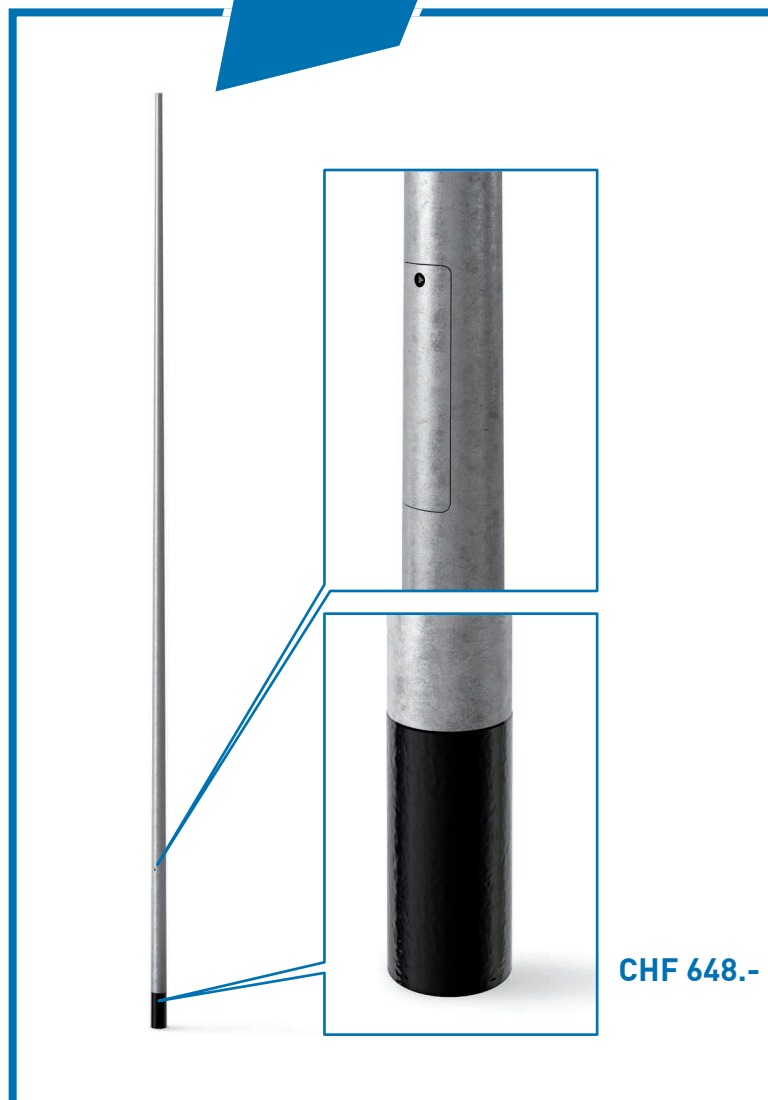

Candelabra KALA conical

Light spot height 8 m

blu

Candelabra KALA conical, 8 m

- Steel tube conical round $\text{Ø } 150/60/3.5 \times 9000$ mm
- Conicity 10
- 1 security door 300/80 mm
- 2150 mm from mast foot UK
- 3-sided lock 8 mm, front position
- Cable inlet 150/75 mm
- 525 mm from mast foot UK, position left/right

Materials:

- Whole candelabra hot-dip galvanized
- Buried base coated with ROOTPAKK® (1400 mm high from mast base bottom level)

Installation:

- For embedding in concrete
- Planting depth 1100 mm

Legend illustration:

- X = Cable inlet
- Y = Security panel location
- Z = ROOTPAKK