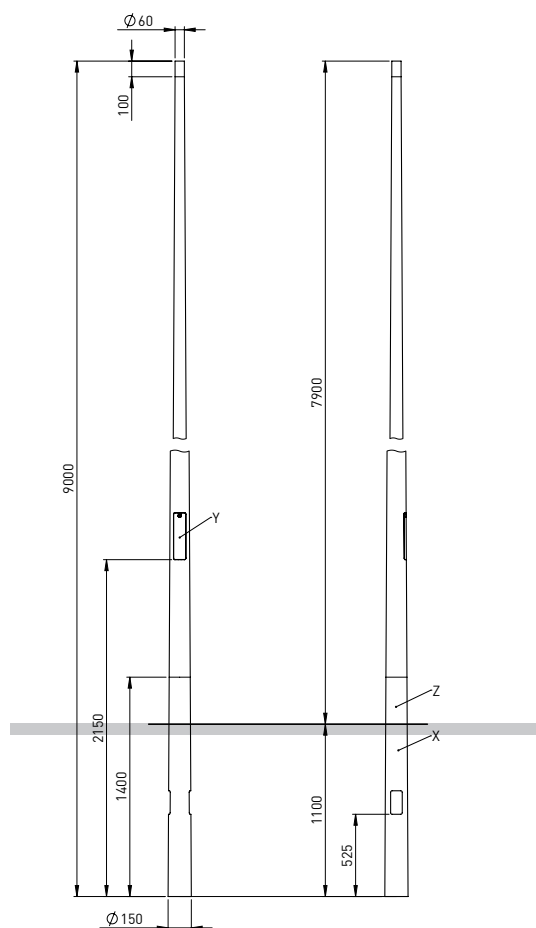

Candelabra KALA conical

Light spot height 8 m

blu

Candelabra KALA conical, 8 m

- Steel tube conical round $\text{Ø } 150/60/3.5 \times 9000$ mm
- Conicity 10
- 1 security door 300/80 mm
- 2150 mm from mast foot UK
- 3-sided lock 8 mm, front position
- Cable inlet 150/75 mm
- 525 mm from mast foot UK, position left/right

Materials:

- Whole candelabra hot-dip galvanized
- Buried base coated with ROOTPAKK® (1400 mm high from mast base bottom level)

Installation:

- For embedding in concrete
- Planting depth 1100 mm

Legend illustration:

- X = Cable inlet
- Y = Security panel location
- Z = ROOTPAKK