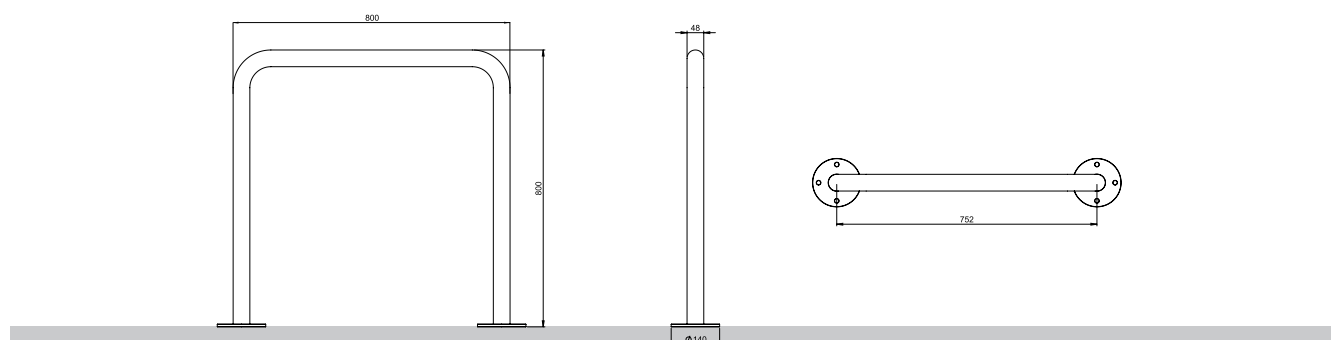

CLEO bike hoop with base plate

blu

CHF 173.-

CLEO bike hoop

- Tubular steel: Ø 48 mm
- Dimensions: 800/800 mm
- Weight: 10 kg

Materials:

- galvanized tubular steel

Installation:

- with base plate for dowelling onto foundations