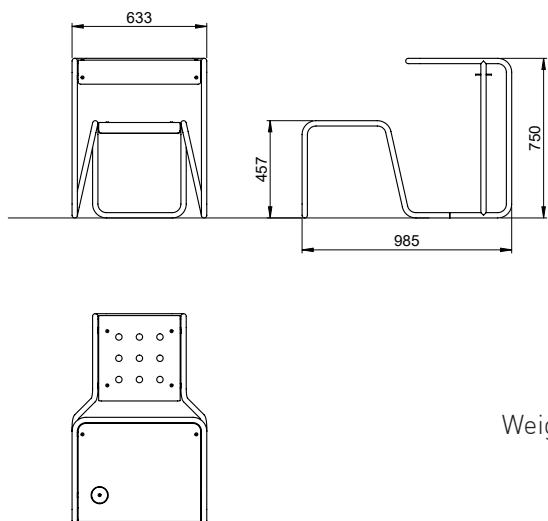

9 Stella Campus

Weight: 16 kg

Item number   Frame material

AMBAN10005495   Stainless steel