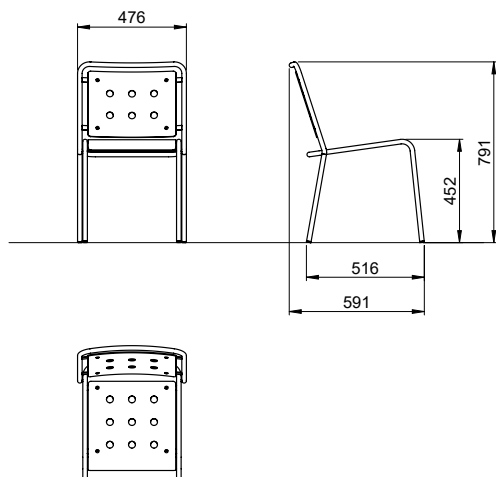

2 Stella chair with four legs

Weight: 7 kg

Item number	Frame material
AMBAN10005430	Stainless steel