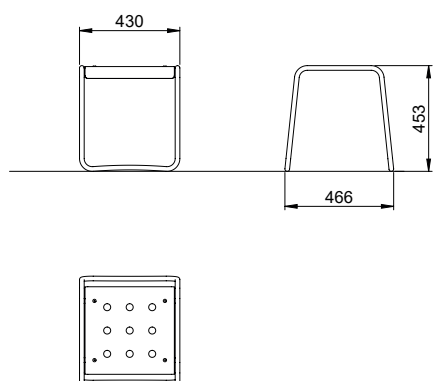

Installation

- Freestanding
- Stackable chairs
- Lockable with U-lock without chain

See overleaf for technical specifications

1 Stella chair with skids

Weight: 8 kg

Item number	Frame material
AMBAN10005418	Stainless steel
AMBAN10005419	Hot dip galvanized

2 Stella chair with four legs

Weight: 7 kg

Item number	Frame material
AMBAN10005430	Stainless steel

3 Stella easy chair with skids

Weight: 11 kg

Item number	Frame material
AMBAN10005450	Stainless steel

4 Stella easy chair with four legs

Weight: 10 kg

Item number Frame material

AMBAN10005460 Stainless steel

5 Stella stool with skids

Weight: 4.5 kg

Item number Frame material

AMBAN10005470 Stainless steel

6 Stella stool with four legs