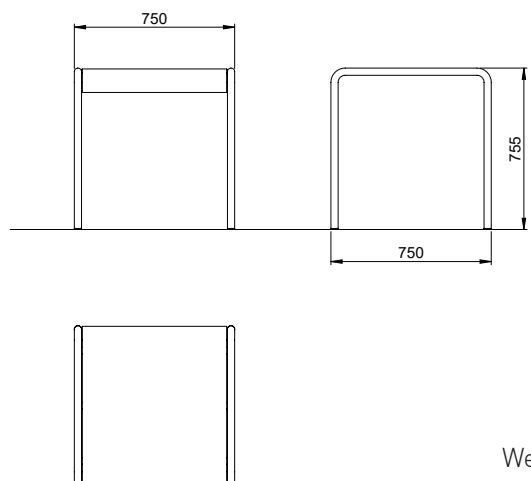

Weight: 10 kg

Item number Frame material

AMBAN10005460 Stainless steel

5 Stella stool with skids

Weight: 4.5 kg

Item number Frame material

AMBAN10005470 Stainless steel

6 Stella stool with four legs

Weight: 4 kg

Item number Frame material

AMBAN10005480 Stainless steel

7 Stella table with skids

Weight: 23 kg

Item number Frame material

AMBAN10005491 Stainless steel

8 Stella table with four legs

Weight: 16 kg

Item number Frame material

AMBAN10005490 Stainless steel

9 Stella Campus

Weight: 16 kg

Item number Frame material

AMBAN10005495 Stainless steel