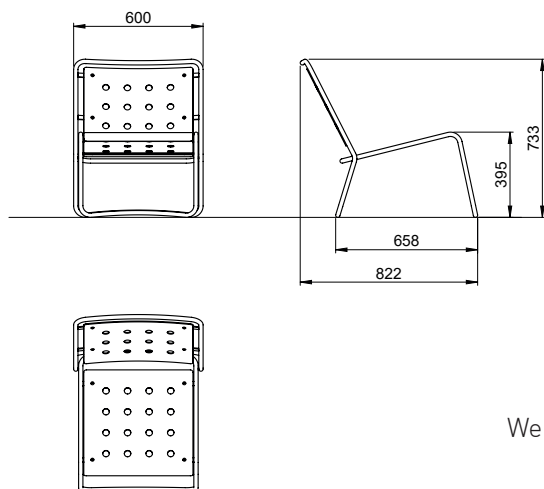

3 Stella easy chair with skids

Weight: 11 kg

Item number	Frame material
AMBAN10005450	Stainless steel