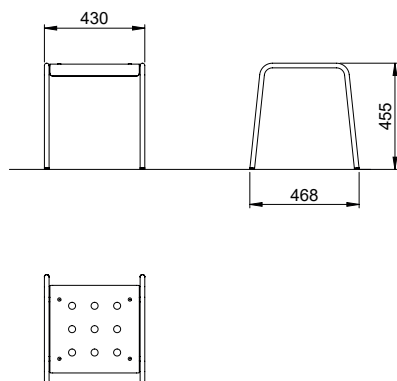

Weight: 10 kg

Item number Frame material

AMBAN10005460 Stainless steel

5 Stella stool with skids

Weight: 4.5 kg

Item number Frame material

AMBAN10005470 Stainless steel

6 Stella stool with four legs

Weight: 4 kg

Item number Frame material

AMBAN10005480 Stainless steel

7 Stella table with skids

Weight: 23 kg

Item number Frame material

AMBAN10005491 Stainless steel

8 Stella table with four legs