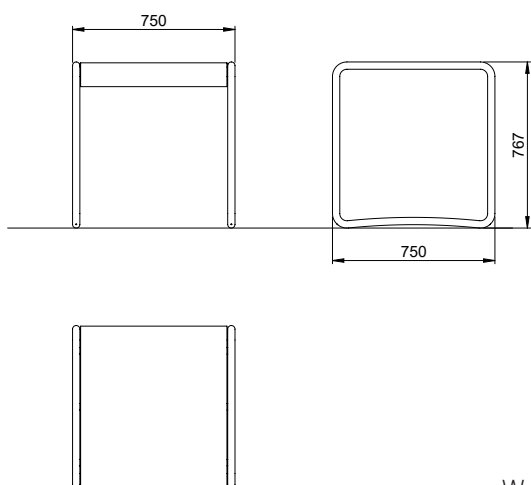

Weight: 10 kg

Item number Frame material

AMBAN10005460 Stainless steel

5 Stella stool with skids

Weight: 4.5 kg

Item number Frame material

AMBAN10005470 Stainless steel

6 Stella stool with four legs

Weight: 4 kg

Item number Frame material

AMBAN10005480 Stainless steel

7 Stella table with skids

Weight: 23 kg

Item number Frame material

AMBAN10005491 Stainless steel

8 Stella table with four legs