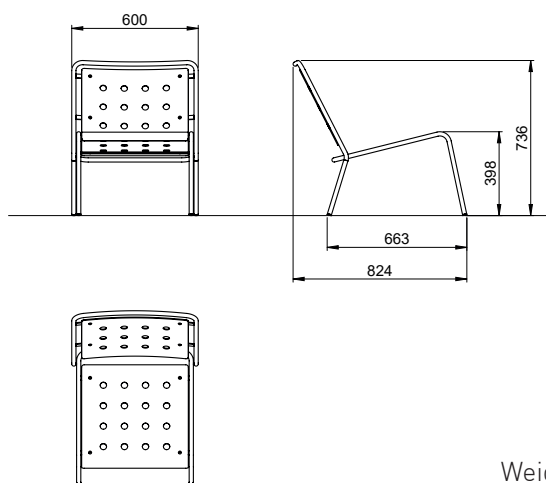

Installation

- Freestanding
- Stackable chairs
- Lockable with U-lock without chain

See overleaf for technical specifications

1 Stella chair with skids

Weight: 8 kg

Item number	Frame material
AMBAN10005418	Stainless steel
AMBAN10005419	Hot dip galvanized

2 Stella chair with four legs

Weight: 7 kg

Item number	Frame material
AMBAN10005430	Stainless steel

3 Stella easy chair with skids

Weight: 11 kg

Item number	Frame material
AMBAN10005450	Stainless steel

4 Stella easy chair with four legs

Weight: 10 kg

Item number Frame material

AMBAN10005460 Stainless steel

5 Stella stool with skids

Weight: 4.5 kg

Item number Frame material

AMBAN10005470 Stainless steel

6 Stella stool with four legs