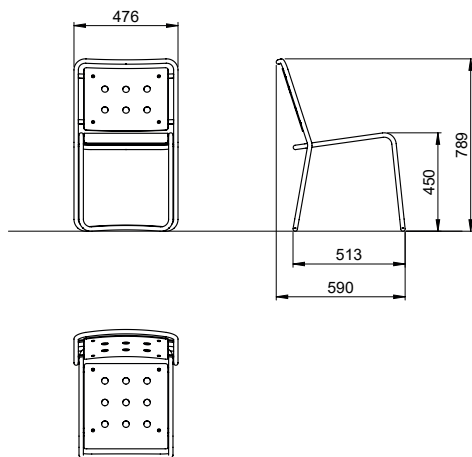

Part of the assortment: Chair, easy chair, stool, table and Stella Campus - a table and seat combination.

Version:

- Brushed chrome steel frame
- Seating area aluminium 4 mm, coloured powder-coated
- Colors: yellow, orange, white, green, red or blue
- On request:
Other colors in RAL

Installation

- Freestanding
- Stackable chairs
- Lockable with U-lock without chain

See overleaf for technical specifications

1 Stella chair with skids

Weight: 8 kg

Item number	Frame material
AMBAN10005418	Stainless steel
AMBAN10005419	Hot dip galvanized