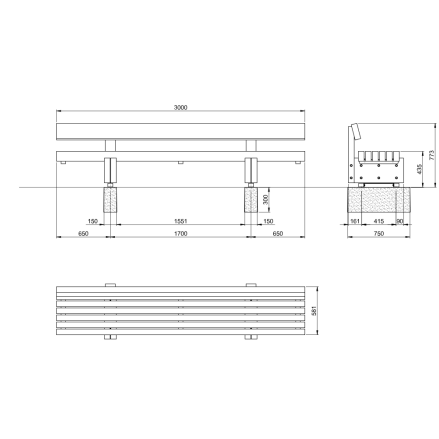

Nr. AMBAN10004024

Technical Specifications

Material frame	Wood
Material seat	Wood
wood type	natural larch
Width	3,000 mm
Depth	666 mm
Height	773 mm
Weight	153 kg
mounting	on concrete foundations for ground installation, freestanding, doweled onto solid flooring

Sol bench without backrest

Nr. AMBAN10004013

Technical Specifications

Material frame	Wood
Material seat	Wood
wood type	natural larch
Width	3,000 mm
Depth	596 mm
Height	435 mm
Weight	123 kg
mounting	on concrete foundations for ground installation, freestanding, doweled onto solid flooring

Sol square seating island

Nr. AMBAN10004083

Technical Specifications

Material frame	Wood
Material seat	Wood
wood type	natural larch
Width	1,200 mm
Depth	1,130 mm
Height	430 mm
Weight	103 kg
mounting	on concrete foundations for ground installation, freestanding, doweled onto solid flooring

Sol table

Nr. AMTIS10004053

Technical Specifications

Material frame	Wood
Material seat	Wood
wood type	natural larch
Width	3,000 mm
Depth	960 mm
Height	745 mm
Weight	160 kg
mounting	on concrete foundations for ground installation, freestanding, dowedled onto solid flooring