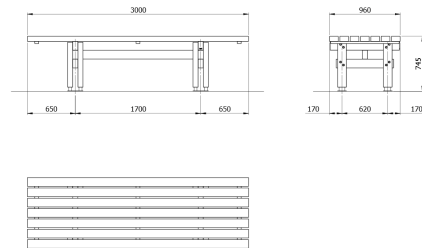

Nr. AMBAN10004024

Technical Specifications

Material frame	Wood
Material seat	Wood
wood type	natural larch
Width	3,000 mm
Depth	666 mm
Height	773 mm
Weight	153 kg
mounting	on concrete foundations for ground installation, freestanding, doweled onto solid flooring

Sol bench without backrest

Nr. AMBAN10004013

Technical Specifications

Material frame	Wood
Material seat	Wood
wood type	natural larch
Width	3,000 mm
Depth	596 mm
Height	435 mm
Weight	123 kg
mounting	on concrete foundations for ground installation, freestanding, doweled onto solid flooring

Sol square seating island

Nr. AMBAN10004083

Technical Specifications

Material frame	Wood
Material seat	Wood
wood type	natural larch
Width	1,200 mm
Depth	1,130 mm
Height	430 mm
Weight	103 kg
mounting	on concrete foundations for ground installation, freestanding, doweled onto solid flooring

Sol table

Nr. AMTIS10004053

Technical Specifications

Material frame	Wood
Material seat	Wood
wood type	natural larch
Width	3,000 mm
Depth	960 mm
Height	745 mm
Weight	160 kg
mounting	on concrete foundations for ground installation, freestanding, dowedled onto solid flooring