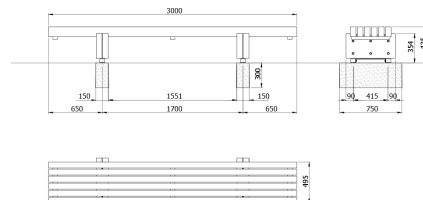

Nr. AMBAN10004024

Technical Specifications

Material frame	Wood
Material seat	Wood
wood type	natural larch
Width	3,000 mm
Depth	666 mm
Height	773 mm
Weight	153 kg
mounting	on concrete foundations for ground installation, freestanding, doweled onto solid flooring

Sol bench without backrest

Nr. AMBAN10004013

Technical Specifications

Material frame	Wood
Material seat	Wood
wood type	natural larch
Width	3,000 mm
Depth	596 mm
Height	435 mm
Weight	123 kg
mounting	on concrete foundations for ground installation, freestanding, doweled onto solid flooring

Sol square seating island

Nr. AMBAN10004083

Technical Specifications

Material frame	Wood
Material seat	Wood
wood type	natural larch
Width	1,200 mm
Depth	1,130 mm
Height	430 mm
Weight	103 kg
mounting	on concrete foundations for ground installation, freestanding, doweled onto solid flooring

Sol table

Nr. AMTIS10004053

Technical Specifications

Material frame	Wood
Material seat	Wood
wood type	natural larch
Width	3,000 mm
Depth	960 mm
Height	745 mm
Weight	160 kg
mounting	on concrete foundations for ground installation, freestanding, dowedled onto solid flooring