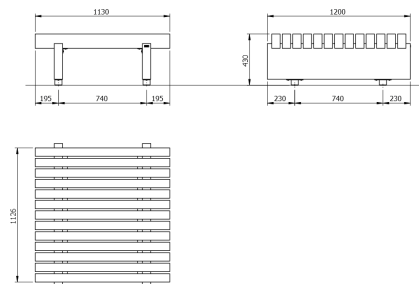

Nr. AMBAN10004024

Technical Specifications

Material frame	Wood
Material seat	Wood
wood type	natural larch
Width	3,000 mm
Depth	666 mm
Height	773 mm
Weight	153 kg
mounting	on concrete foundations for ground installation, freestanding, doweled onto solid flooring

Sol bench without backrest

Nr. AMBAN10004013

Technical Specifications

Material frame	Wood
Material seat	Wood
wood type	natural larch
Width	3,000 mm
Depth	596 mm
Height	435 mm
Weight	123 kg
mounting	on concrete foundations for ground installation, freestanding, doweled onto solid flooring

Sol square seating island

Nr. AMBAN10004083

Technical Specifications

Material frame	Wood
Material seat	Wood
wood type	natural larch
Width	1,200 mm
Depth	1,130 mm
Height	430 mm
Weight	103 kg
mounting	on concrete foundations for ground installation, freestanding, doweled onto solid flooring

Sol table

Nr. AMTIS10004053

Technical Specifications

Material frame	Wood
Material seat	Wood
wood type	natural larch
Width	3,000 mm
Depth	960 mm
Height	745 mm
Weight	160 kg
mounting	on concrete foundations for ground installation, freestanding, dowedled onto solid flooring