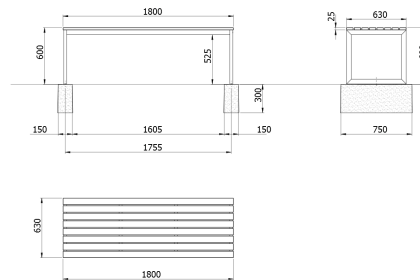

Nr. AMBAN10002517

Technical Specifications

Material frame	Steel
Surface protection	Powder coating
Material seat	Wood
Width	1,800 mm
Depth	340 mm
Height	605 mm
Weight	20 kg
mounting	on concrete foundations for ground installation, dowelled on-to solid flooring

Landino Children's bench without backrest

Nr. AMBAN10002507

Technical Specifications

Material frame	Steel
Surface protection	Powder coating
Material seat	Wood
Width	1,800 mm
Depth	310 mm
Height	350 mm
Weight	16 kg
mounting	on concrete foundations for ground installation, dowelled on-to solid flooring

Landino children's table

Nr. AMBAN10002530

Technical Specifications

Material frame	Steel
Surface protection	Powder coating
Material seat	Wood
Width	1,800 mm
Depth	630 mm
Height	600 mm
Weight	31 kg
mounting	on concrete foundations for ground installation, dowelled on-to solid flooring