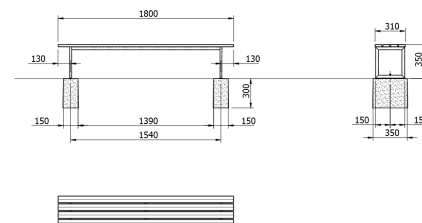

Nr. AMBAN10002517

Technical Specifications

Material frame	Steel
Surface protection	Powder coating
Material seat	Wood
Width	1,800 mm
Depth	340 mm
Height	605 mm
Weight	20 kg
mounting	on concrete foundations for ground installation, dowelled on-to solid flooring

Landino Children's bench without backrest

Nr. AMBAN10002507

Technical Specifications

Material frame	Steel
Surface protection	Powder coating
Material seat	Wood
Width	1,800 mm
Depth	310 mm
Height	350 mm
Weight	16 kg
mounting	on concrete foundations for ground installation, dowelled on-to solid flooring

Landino children's table

Nr. AMBAN10002530

Technical Specifications

Material frame	Steel
Surface protection	Powder coating
Material seat	Wood
Width	1,800 mm
Depth	630 mm
Height	600 mm
Weight	31 kg
mounting	on concrete foundations for ground installation, dowelled on-to solid flooring