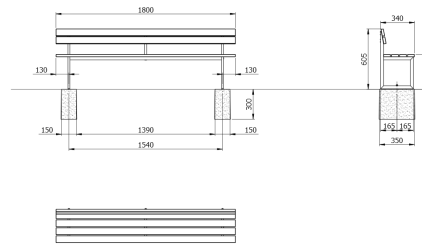

Nr. AMBAN10002517

Technical Specifications

Material frame	Steel
Surface protection	Powder coating
Material seat	Wood
Width	1,800 mm
Depth	340 mm
Height	605 mm
Weight	20 kg
mounting	on concrete foundations for ground installation, dowelled on-to solid flooring

Landino Children's bench without backrest

Nr. AMBAN10002507

Technical Specifications

Material frame	Steel
Surface protection	Powder coating
Material seat	Wood
Width	1,800 mm
Depth	310 mm
Height	350 mm
Weight	16 kg
mounting	on concrete foundations for ground installation, dowelled on-to solid flooring

Landino children's table

Nr. AMBAN10002530

Technical Specifications

Material frame	Steel
Surface protection	Powder coating
Material seat	Wood
Width	1,800 mm
Depth	630 mm
Height	600 mm
Weight	31 kg
mounting	on concrete foundations for ground installation, dowelled on-to solid flooring