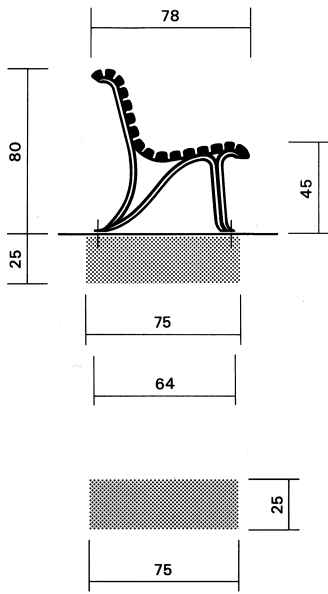

### Design:

- brackets hot-dip galvanised, anthracite powder-coated
- seat slats fir wood, green grey (RAL 7035), lacquered, or natural wood in larch or locust tree

Other length, types of wood or colours on request.

### Modell

Klosterhof with backrest

For technical specifications see reverse. Prices according to price list.

**Klosterhof with backrest**

- length 1.80 m
- weight 45 kg

**Seat slats optionally:**

- fir, light grey
- natural larch
- natural locust tree