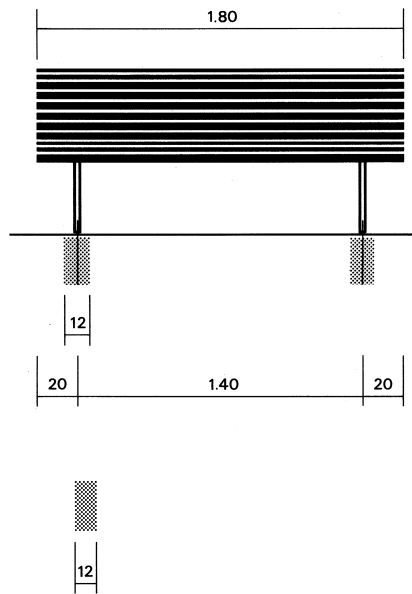

### Modell

Klosterhof with backrest

For technical specifications see reverse. Prices according to price list.

**Klosterhof with backrest**

- length 1.80 m
- weight 45 kg

**Seat slats optionally:**

- fir, light grey
- natural larch
- natural locust tree