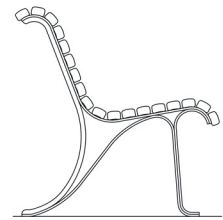

## Klosterhof

The elegant bench for islands of calm

**The conservative flowing lines of this elegant bench and its inviting seating area make it the ideal furniture for the quiet space in the park or garden. Whether under a tree providing shade or placed beside a small water feature, Klosterhof promises relaxation.**

**Available firmly mounted or freestanding and with varnished fir wood seat slats or larch, locust tree or natural chestnut, Klosterhof can be placed in public parks or private gardens.**

### Design:

- brackets hot-dip galvanised, anthracite powder-coated
- seat slats fir wood, green grey (RAL 7035), lacquered, or natural wood in larch or locust tree

Other length, types of wood or colours on request.

### Modell

Klosterhof with backrest

For technical specifications see reverse. Prices according to price list.

**Klosterhof with backrest**

- length 1.80 m
- weight 45 kg

**Seat slats optionally:**

- fir, light grey
- natural larch
- natural locust tree